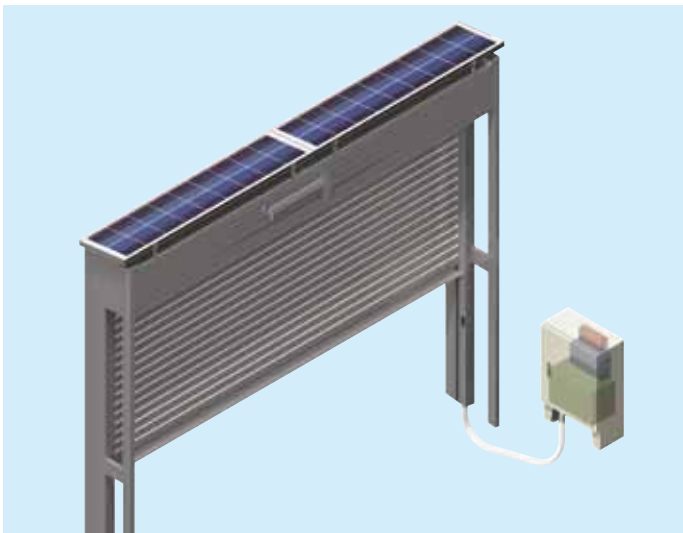

Sanwa's Ecological Residential Products

Supports life with eco-car
"SUNGATE" with outlet
for charging electric vehicles

Enjoy a comfortable life with greenery
on the rooftop of your detached
garage "Caporage"
Greening system "COFFRET GARDEN"

First in the industry!

Solar energy operates the shutter!

Residential Shutter Gate
"SUNGATE Solar"

Residential Window Shutter
"madomore Screen S Solar Type"